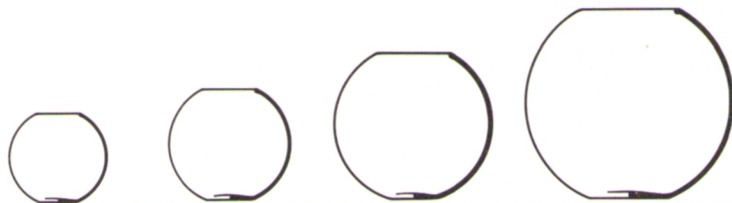

Mimose
Mimosa
Mimose
Mimosa

Design
Michael Bang

Klar/clear/klar/clair	341 48 61	341 48 62	341 48 63	341 48 64
	70 mm/2¾ inch	86 mm/3½ inch	118 mm/4¾ inch	148 mm/6 inch

Forhandler/Dealer/Händler/Agent

**HOLME
GAARD**
OF COPENHAGEN